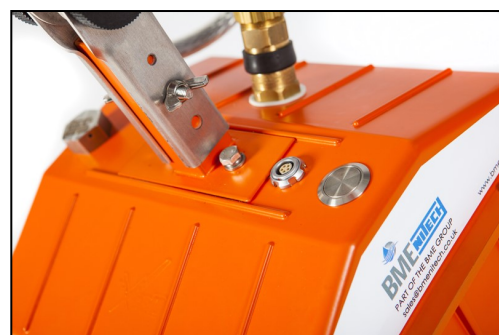

### Product Description

The Guardian Zone I CFL is a rechargeable, durable, lightweight unit certified for safe use within ATEX/IECEx Zone I, Zone 21, Zone II and Zone 22 potentially explosives atmospheres. Able to use within T4 classification, the Guardian CFL delivers a soft, 4000K, cool-white output of 2000 lumens for up to 12 hours.

Built from high pressure, die-cast aluminium and specially coated, the Guardian CFL is able to withstand the harsh, corrosive conditions expected in potentially hazardous environments. The Guardian CFL enclosures are rated to IP66 and IP67 giving protection from the ingress of dust and powerful jets of water. The enclosure also protects the Guardian CFL from up to 1 metre of submersion in water. The 3mm thick copolymer lens is impact resistant and can be provide with anti-static covers. The complete design and build is approved and certified by Intertek to the following standards: 60079-0:2018; 60079-7:2015+A1:2018; 60079-11:2012; 60079-18:2015+A1:2017; and 60079-31:2014.

The Guardian CFL utilises high frequency inverters to deliver a safe, consistent operation whilst providing a good level of illumination. The Guardian CFL is ideal for the inspection of tanks, vessels, pipework, welds and areas classified as confined spaces. The intrinsically safe control circuits provide overcurrent, overvoltage and polarity protection whilst maintaining the battery life through the low voltage audio and visual indicators. This, along with a battery cut-off prevents deep discharge conditions to increase the service life of the Guardian CFL. The Guardian CFL is provided with a mains charger that can accept 100 to 264 Vac at either 50 or 60 Hz. A UK/US/EU/AU plug attachment can be provided.